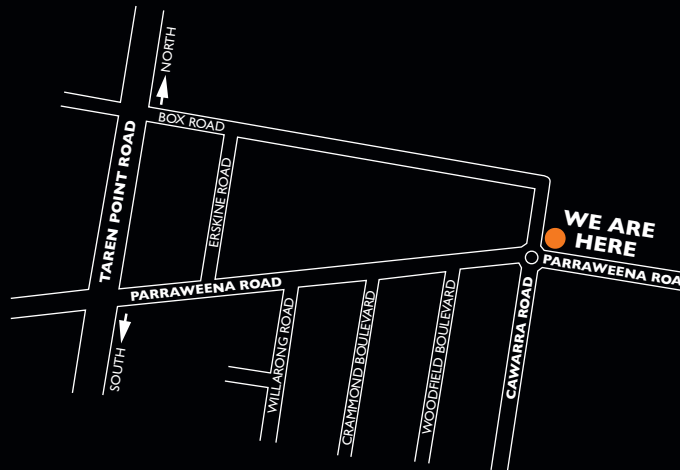

CONTACT US

**Corner Parraweena and Cawarra Roads
Caringbah NSW 2229
(at the roundabout)**

Telephone: 02 9526 7987

Fax: 02 9526 7847

Email: enquiries@hunterselfstorage.com.au

www.hunterselfstorage.com.au

**HUNTER
SELF STORAGE**

Are you up to your eyes
in mess?
Stressed out by lack
of space?
Need a cheap, flexible
storage solution?

**STORE ALL YOUR EXTRA
STUFF WITH US!**

**HUNTER
SELF STORAGE**

**Corner Parraweena and Cawarra Roads
Caringbah NSW 2229
(at the roundabout)**